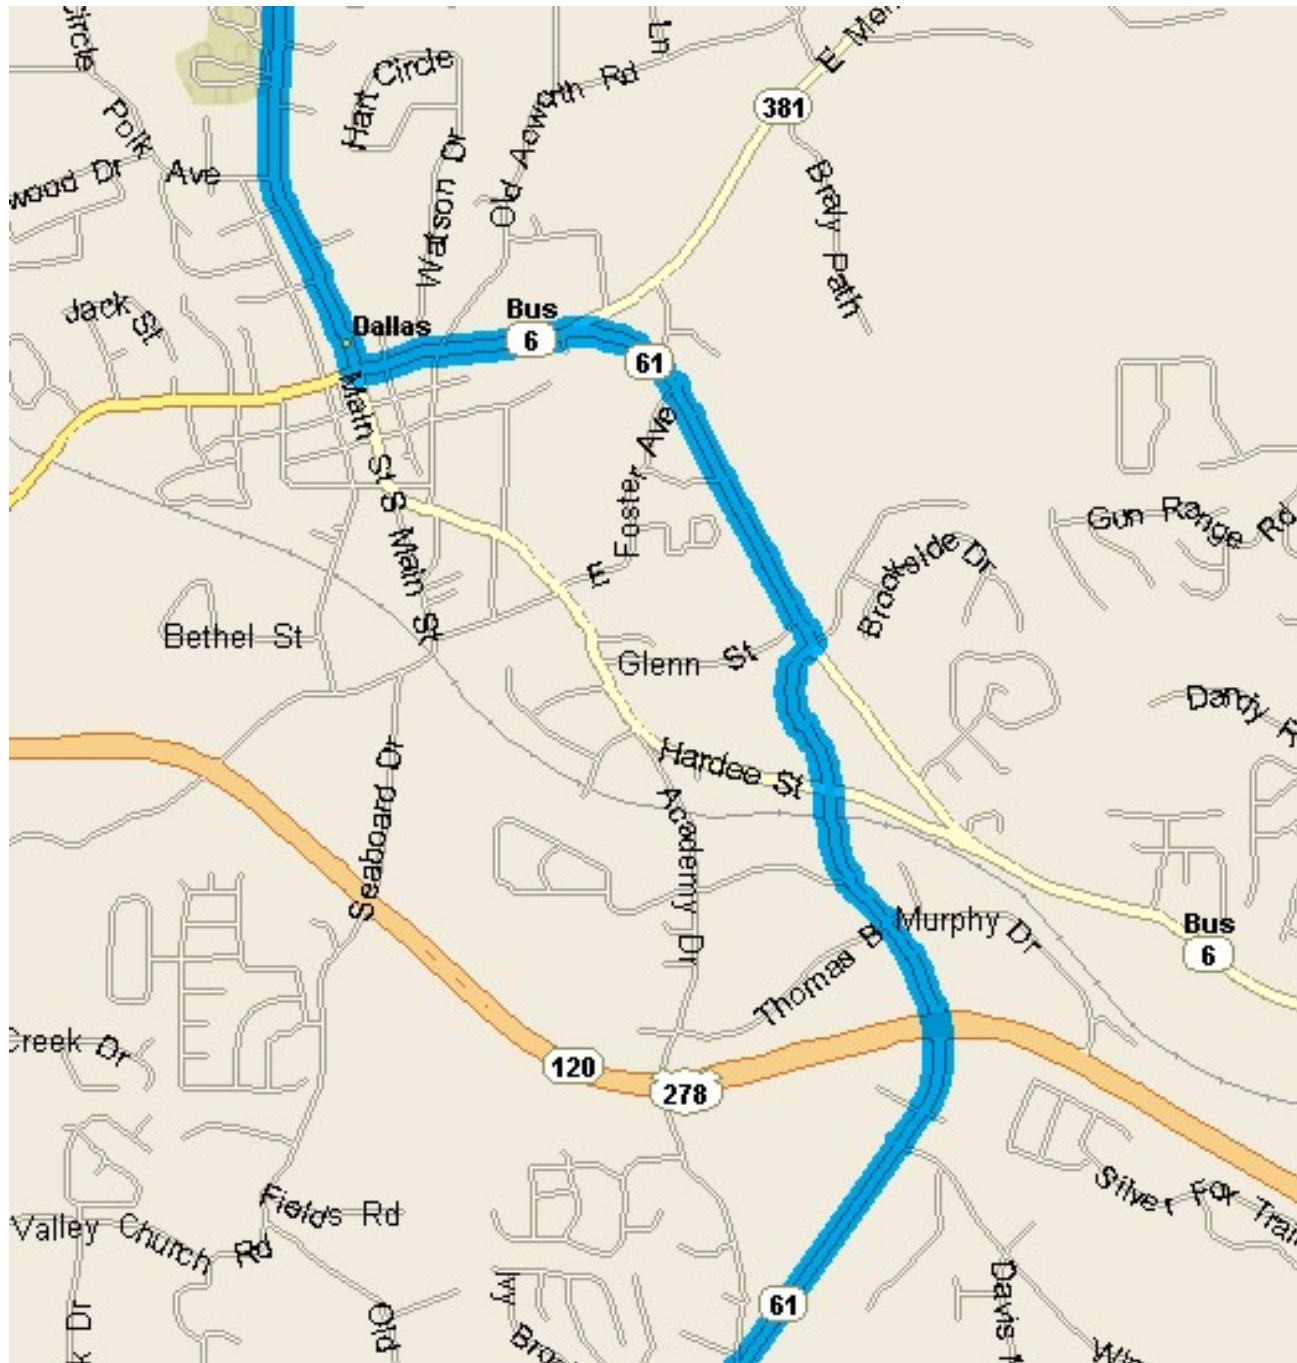

I75 Exit 288 Hwy 113 – Turn right onto Hwy 113

Continue thru Cartersville – Ga 61 joins Hwy 113 in town

Continue out of town. Turn left when GA 61 and Hwy 113 split

Continue on Ga 61 for about 15 miles. In “downtown” Dallas 61 makes a left turn.

Continue 1 mile. Ga 61 makes a right turn. Stay on Ga 61 about 5 miles

After US 278, about 3 miles, go thru the stop light (@ McDonald's) for 1 mile.

Turn left on Dallas-Nebo Rd. Continue .3 Mile, turn right onto Gainsborough Dr., Immediate left onto Shockley Way.

Third house on left