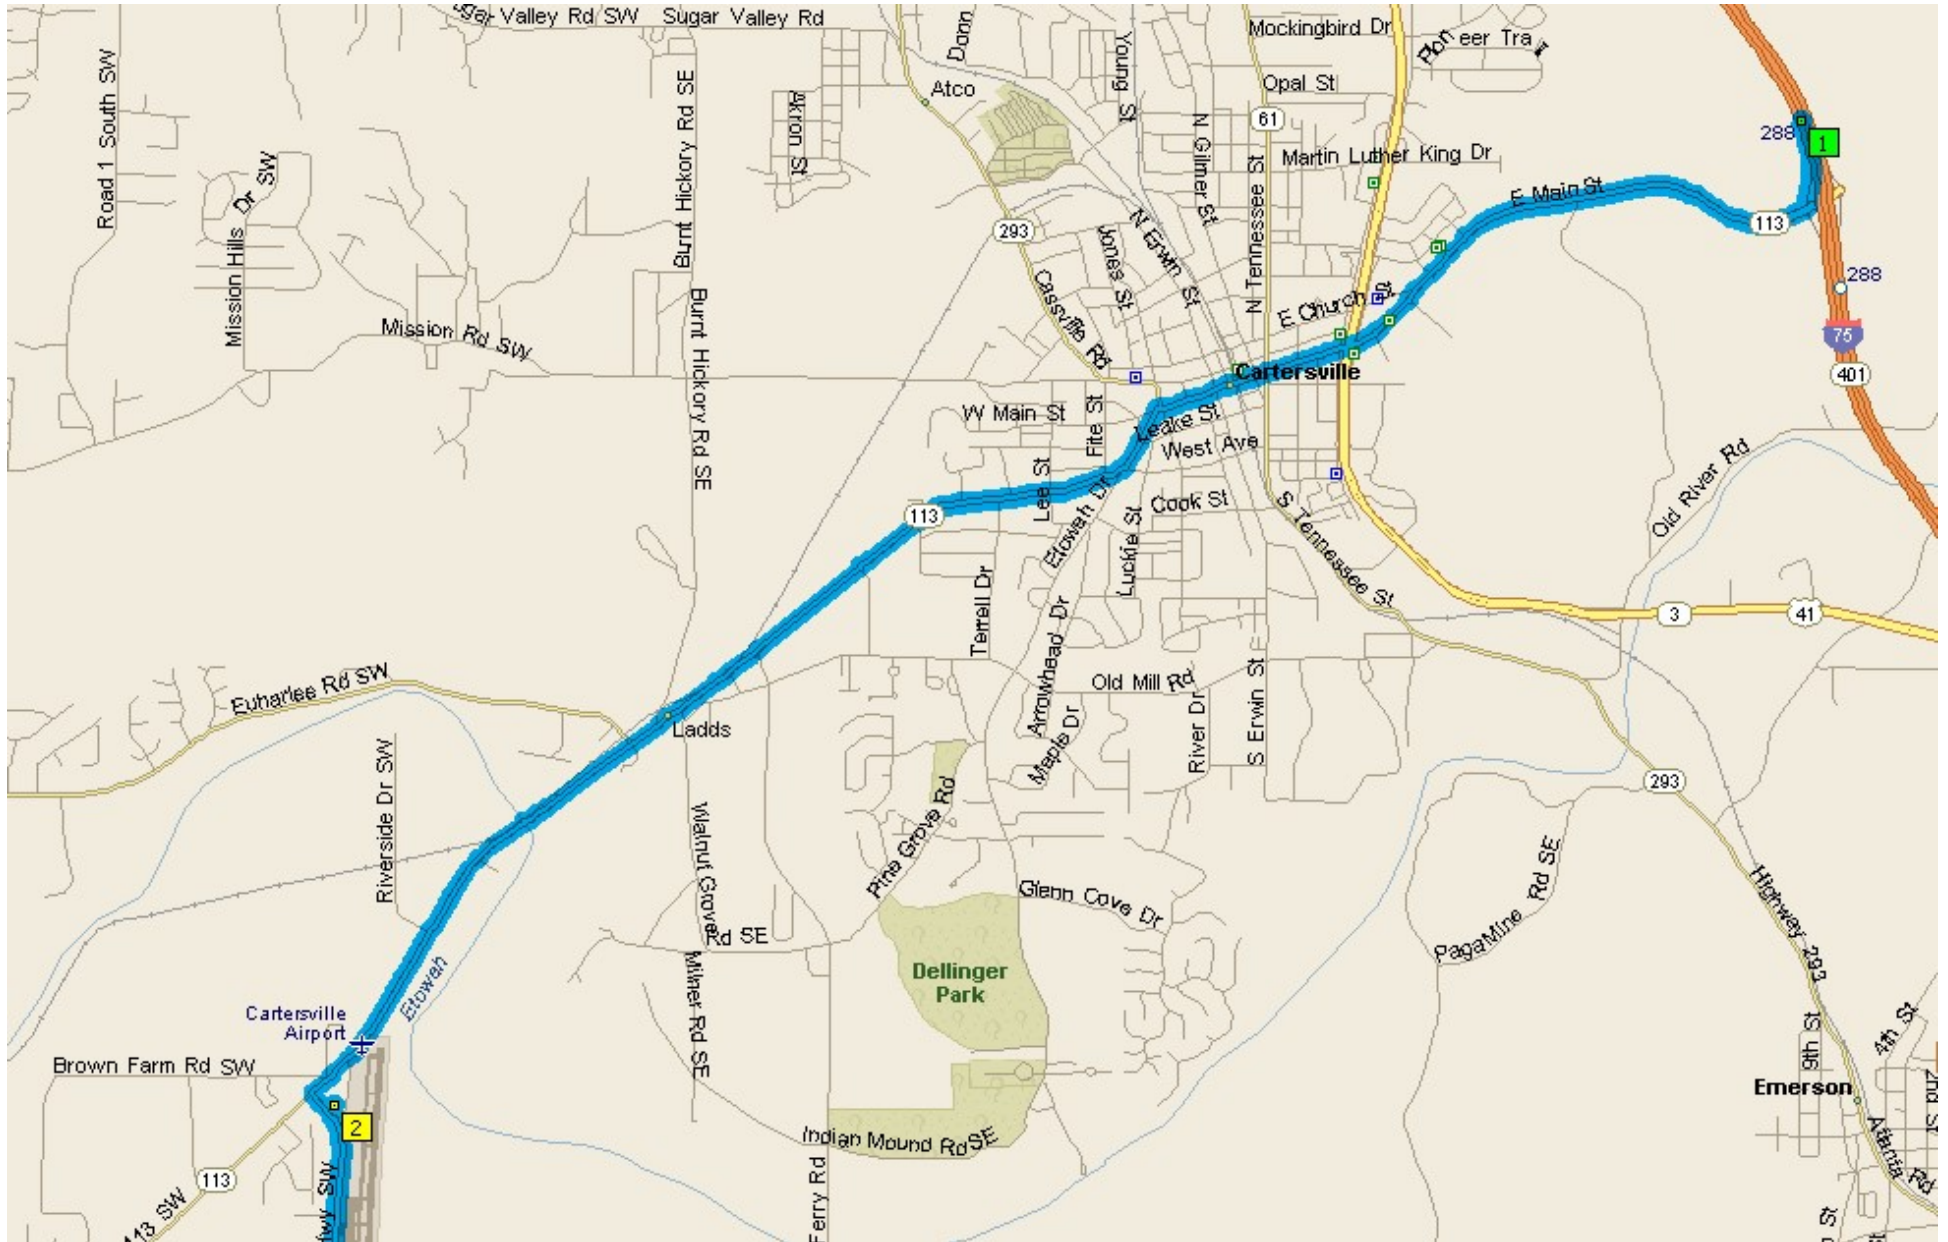

I75 Exit 288 Hwy 113 – Turn right onto Hwy 113

Continue thru Cartersville – Ga 61 joins Hwy 113 in town

Continue out of town. Turn left when GA 61 and Hwy 113 split

Continue on Ga 61 for about 15 miles. In “downtown” Dallas 61 makes a left turn.

Continue 1 mile. Ga 61 makes a right turn. Stay on Ga 61 about 5 miles

After US 278, about 3 miles, go thru the stop light (@ McDonald's) for 1 mile.

Turn left on Dallas-Nebo Rd. Continue .3 Mile, turn right onto Gainsborough Dr., Immediate left onto Shockley Way.

Third house on left